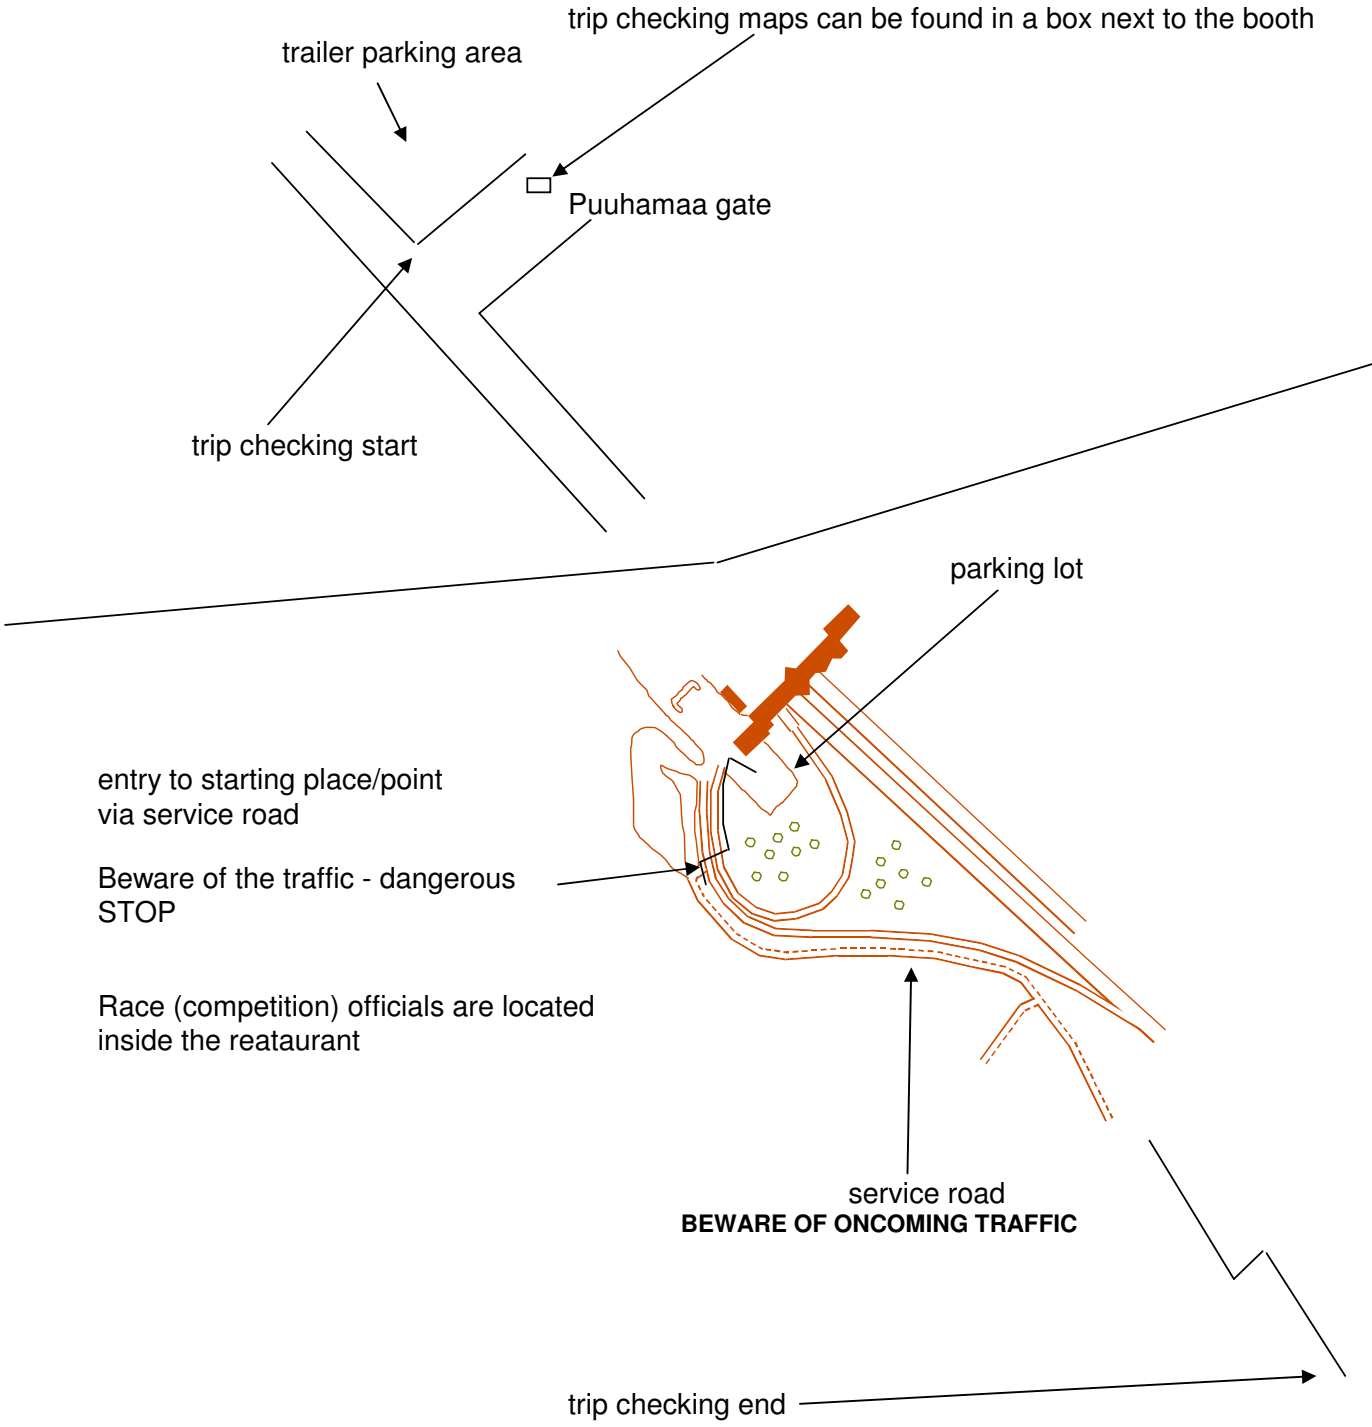

A Lada was used for trip checking. Monitored by supervisor and course master.

Trip Checking will be driven before race.

Trip checking length 6087m.

Trip checking start = bus stop at Puuhamaa gate.

Trip checking end is marked by an X.

After trip checking turn left and then immediately right to Linnatuuli service road (Joutjärventie) Beware on oncoming traffic.

Note the map scale!!! 1:30 000

more information Petri +358500482837