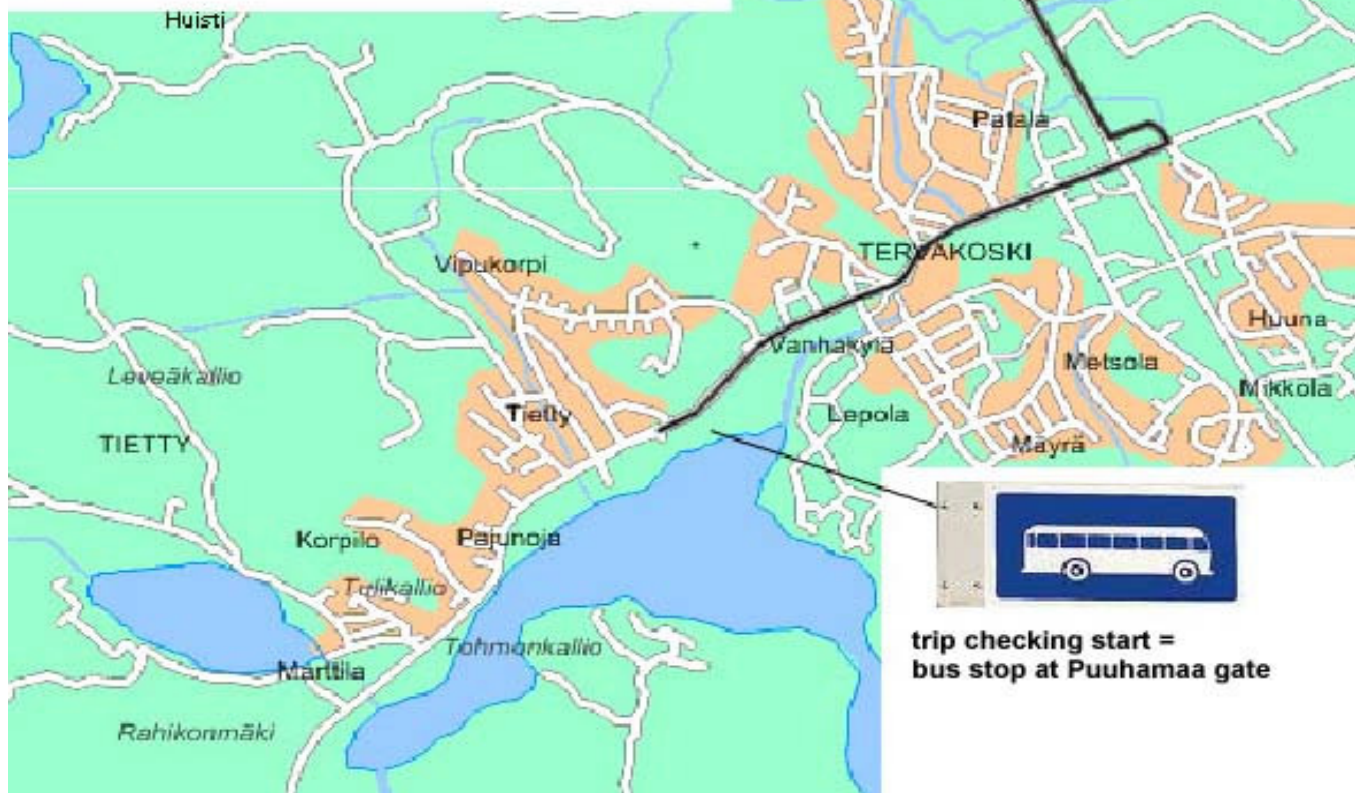

A Lada was used for trip checking. Monitored by supervisor and course master.

Trip Checking will be driven before race.

Trip checking length 6087m.

Trip checking start = bus stop at Puuhamaa gate.

Trip checking end is marked by an X.

After trip checking turn left and then immediately right to Linnatuuli service road (Joutjärventie) Beware on oncoming traffic.

Note the map scale!!! 1:30 000

more information Petri +358500482837